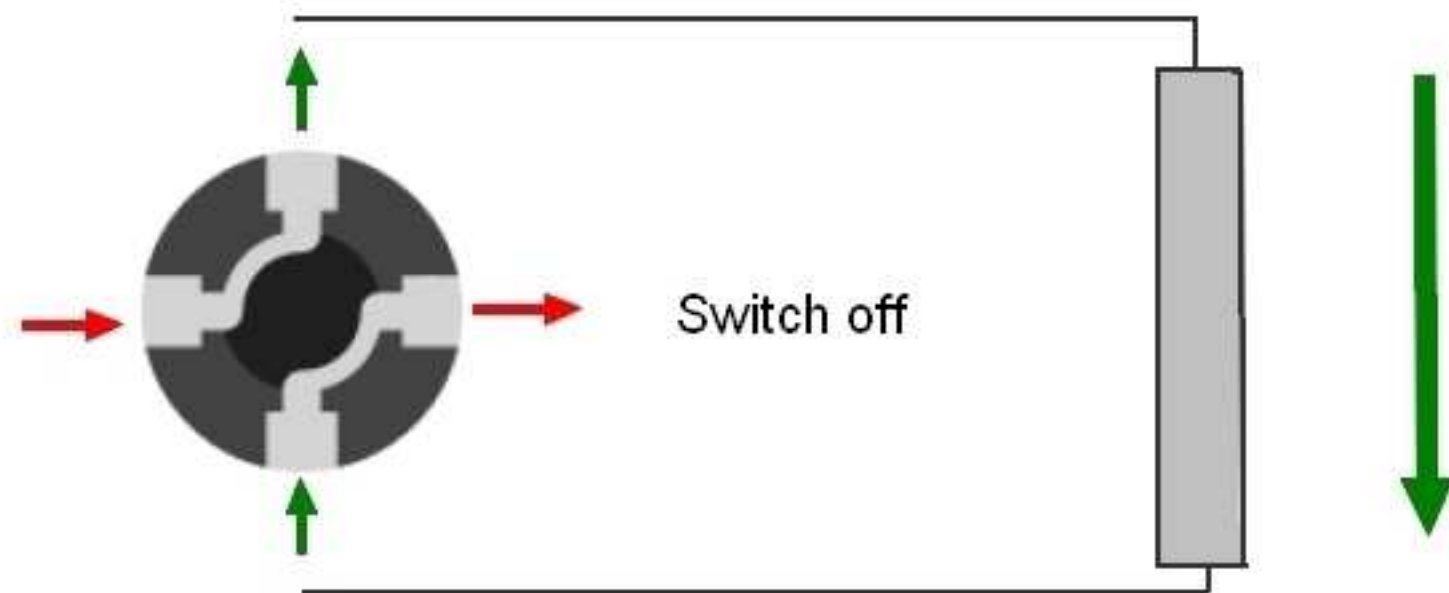

# flow reversal switch

Author : Maxime Lezier

1/4-28 fittings for 1/8" tubing. Other size on request  
Power : 24 VDC  
Application : Alternate column Regeneration