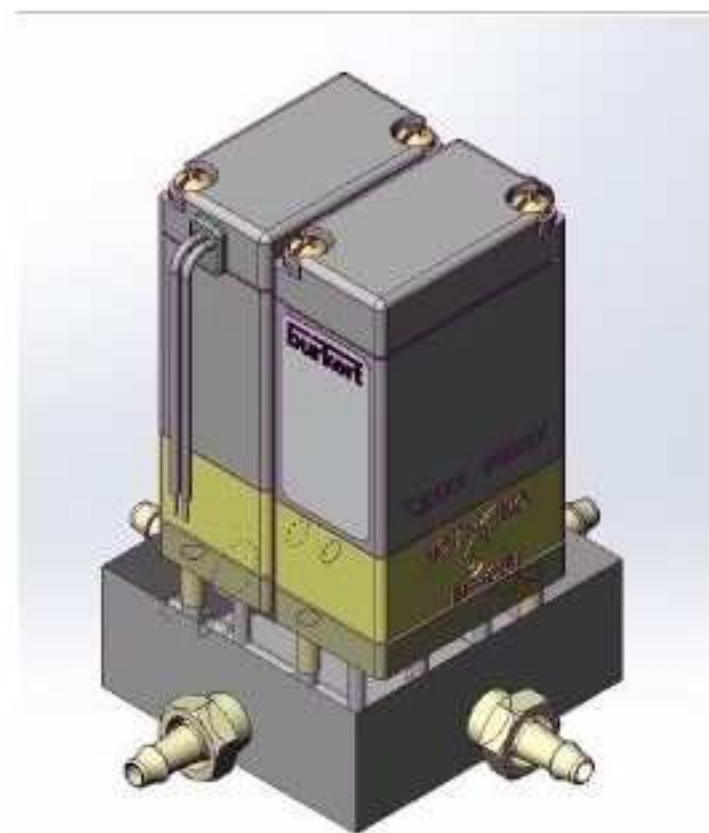

# flow reversal switch

Author : Maxime Lezier

1/4-28 fittings for 1/8" tubing. Other size on request  
Power : 24 VDC  
Application : Alternate column Regeneration