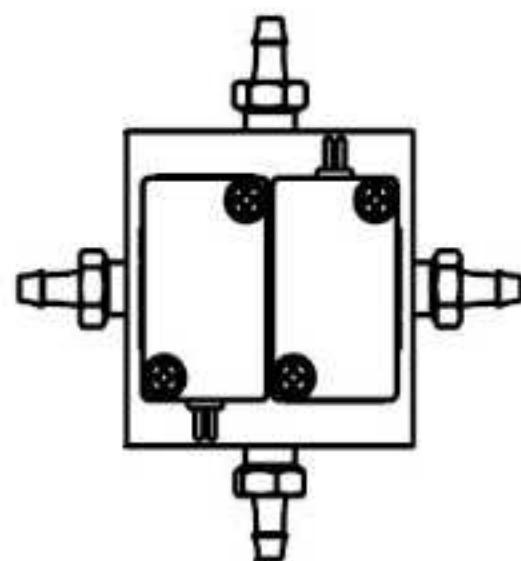

# flow reversal switch

Author : Maxime Lezier

1/4-28 fittings for 1/8" tubing. Other size on request  
Power : 24 VDC  
Application : Alternate column Regeneration