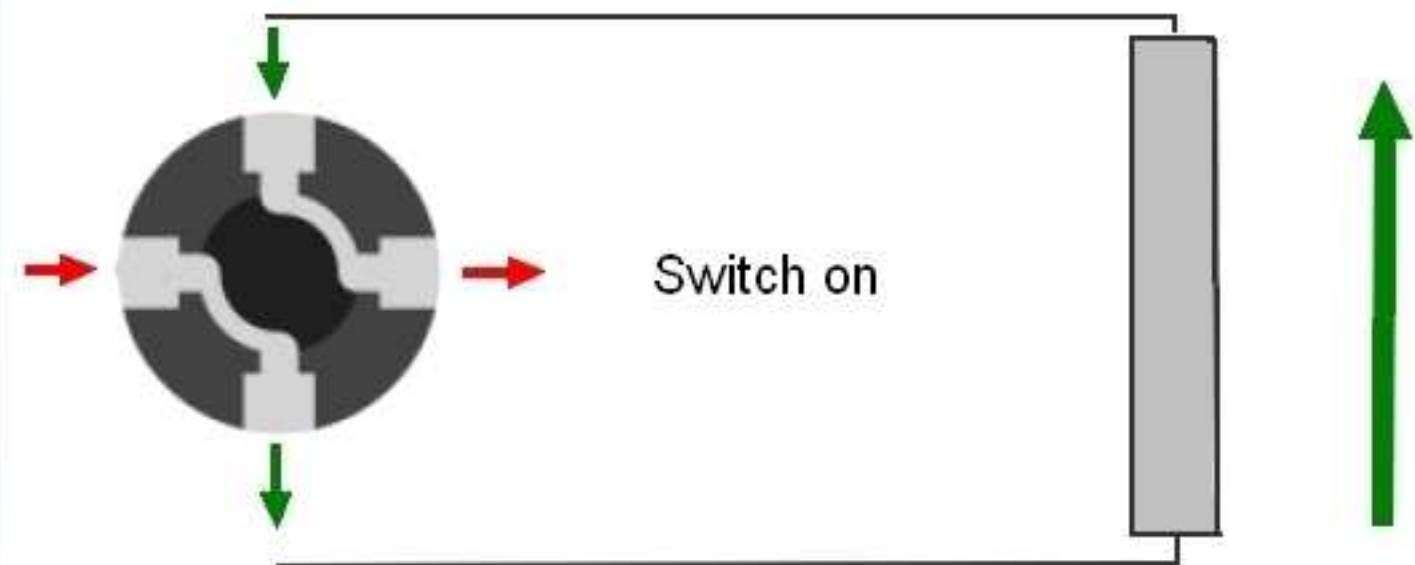

# flow reversal switch

Author : Maxime Lezier

1/4-28 fittings for 1/8" tubing. Other size on request  
Power : 24 VDC  
Application : Alternate column Regeneration