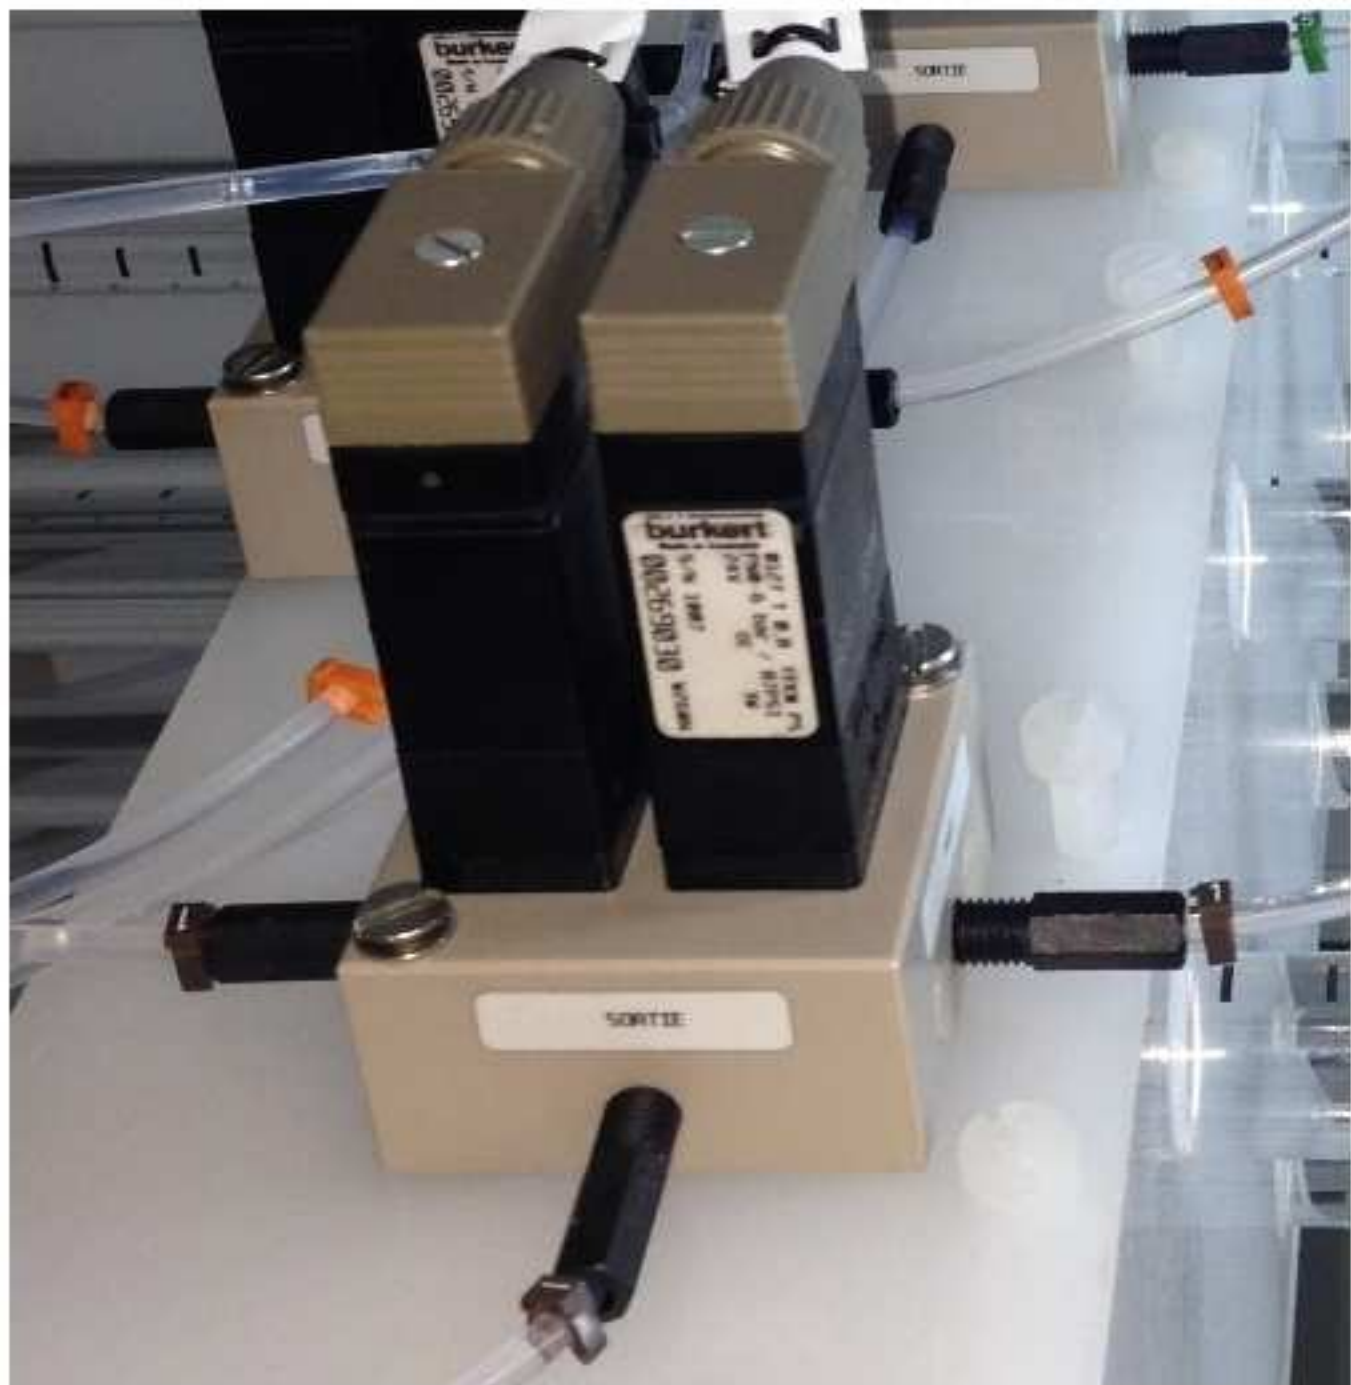

# flow reversal switch

Author : Maxime Lezier

1/4-28 fittings for 1/8" tubing. Other size on request  
Power : 24 VDC  
Application : Alternate column Regeneration